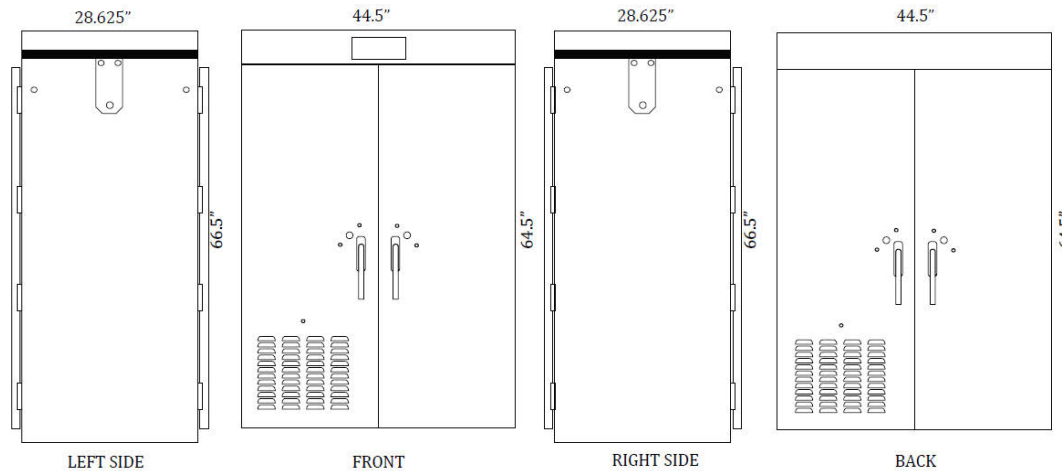

Moreno Valley Utility Art Program

Thank you for your interest in submitting your artwork to the Moreno Valley Utility Art Program!
Please use pages 2–5 to design each side of the utility box.

Important Notes:

The utility boxes will be wrapped, not painted.

While box dimensions may vary slightly, please design your artwork to fit the following standard measurements:

Left & Right sides: 66.5" x 28.625"

Front & Back sides: 64.5" x 44.5"

Art Title: _____

Add your design by completing the templates on pages 2–5.